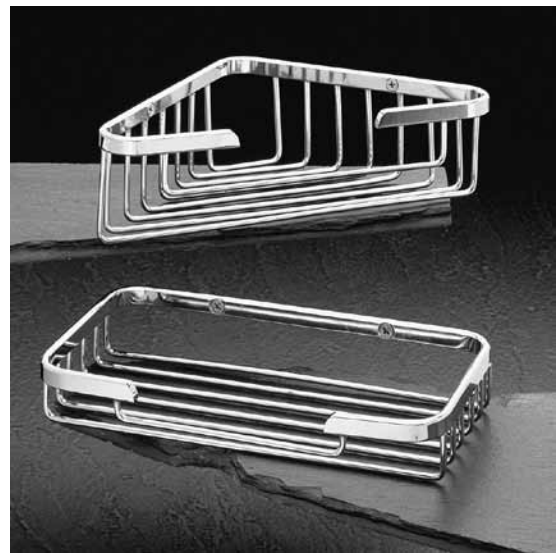

SHOWER BASKETS

FEATURES

- ◆ CONTRACTOR PACK
- ◆ EXPOSED SURFACE MOUNT
- ◆ SOLID BRASS
- ◆ COMPLETE WITH MOUNTING HARDWARE

AVAILABLE FINISHES

- ◆ POLISHED BRASS
- ◆ POLISHED CHROME
- ◆ SATIN NICKEL

FOR ARCHITECTURAL SPECIFICATIONS SEE BATH SPECS SECTION

PHOTO	DESCRIPTION	FINISH	MODEL #	CASE QTY.
	SMALL UTILITY BASKET 5" L x 3-1/2" W x 1" D	POLISHED BRASS POLISHED CHROME SATIN NICKEL	05-PB1083S 05-1083S 05-SN1083S	6 6 6
	MEDIUM UTILITY BASKET 6-1/4" L x 4-1/4" W x 1-5/8" D	POLISHED BRASS POLISHED CHROME SATIN NICKEL	05-PB1083M 05-1083M 05-SN1083M	6 6 6
	LARGE UTILITY BASKET 8-1/2" L x 4-1/4" W x 1-5/8" D	POLISHED BRASS POLISHED CHROME SATIN NICKEL	05-PB1083L 05-1083L 05-SN1083L	6 6 6
	SMALL CORNER BASKET 8-1/4" L x 5" W x 1-5/8" D	POLISHED BRASS POLISHED CHROME SATIN NICKEL	05-PB1086S 05-1086S 05-SN1086S	6 6 6
	MEDIUM CORNER BASKET 9" L x 5-1/2" W x 2-1/2" D	POLISHED BRASS POLISHED CHROME SATIN NICKEL	05-PB1086M 05-1086M 05-SN1086M	6 6 6
	TWO TIER MEDIUM CORNER BASKET 9" L x 5-1/2" W x 2-1/2" D	POLISHED BRASS POLISHED CHROME SATIN NICKEL	05-PB1086TM 05-1086TM 05-SN1086TM	6 6 6
	LARGE CORNER BASKET 13-5/8" L x 8" W x 3-1/2" D	POLISHED BRASS POLISHED CHROME SATIN NICKEL	05-PB1086L 05-1086L 05-SN1086L	6 6 6