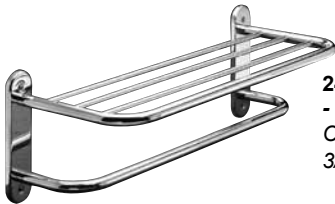

TOWEL SHELVES

FEATURES

- ◆ SURFACE MOUNT
- ◆ SOLID BRASS

AVAILABLE FINISHES

- ◆ POLISHED BRASS
- ◆ POLISHED CHROME
- ◆ SATIN NICKEL

FOR ARCHITECTURAL SPECIFICATIONS SEE BATH SPECS SECTION

PHOTO	DESCRIPTION	FINISH	MODEL #	CASE QTY.
-------	-------------	--------	---------	-----------

**24" TOWEL SHELF WITH BAR
- CONCEALED MOUNT**
OVERALL SIZE: 26-1/8" x 8-1/2" H x 9" D
3/4" TUBING, 2-1/8" BACKPLATE

POLISHED BRASS	05-1034PB	6
POLISHED CHROME	05-1034	6

**24" TOWEL SHELF WITH BAR
- SEMI-CONCEALED MOUNT**
OVERALL SIZE: 26-1/8" x 8-1/2" H x 9" D
3/4" TUBING, 2-1/8" BACKPLATE

POLISHED BRASS	05-1044PB	6
POLISHED CHROME	05-1044	6

**24" TOWEL SHELF WITH DOUBLE BAR
- SEMI-CONCEALED MOUNT**
OVERALL SIZE: 26-1/8" x 10-1/2" H x 9" D
3/4" TUBING, 2-1/8" BACKPLATE

POLISHED BRASS	05-1045PB	6
POLISHED CHROME	05-1045	6