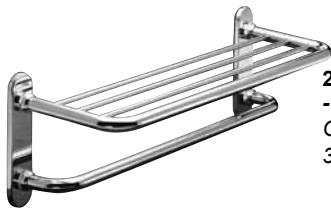

TOWEL SHELVES

FEATURES

- ◆ SURFACE MOUNT
- ◆ SOLID BRASS

AVAILABLE FINISHES

- ◆ POLISHED BRASS
- ◆ POLISHED CHROME
- ◆ SATIN NICKEL

FOR ARCHITECTURAL SPECIFICATIONS SEE BATH SPECS SECTION

PHOTO	DESCRIPTION	FINISH	MODEL #	CASE QTY.
-------	-------------	--------	---------	-----------

**24" TOWEL SHELF WITH BAR
- CONCEALED MOUNT**
OVERALL SIZE: 26-1/8" x 8-1/2" H x 9" D
3/4" TUBING, 2-1/8" BACKPLATE

POLISHED BRASS	05-1034PB	6
POLISHED CHROME	05-1034	6

**24" TOWEL SHELF WITH BAR
- SEMI-CONCEALED MOUNT**
OVERALL SIZE: 26-1/8" x 8-1/2" H x 9" D
3/4" TUBING, 2-1/8" BACKPLATE

POLISHED BRASS	05-1044PB	6
POLISHED CHROME	05-1044	6

**24" TOWEL SHELF WITH DOUBLE BAR
- SEMI-CONCEALED MOUNT**
OVERALL SIZE: 26-1/8" x 10-1/2" H x 9" D
3/4" TUBING, 2-1/8" BACKPLATE

POLISHED BRASS	05-1045PB	6
POLISHED CHROME	05-1045	6